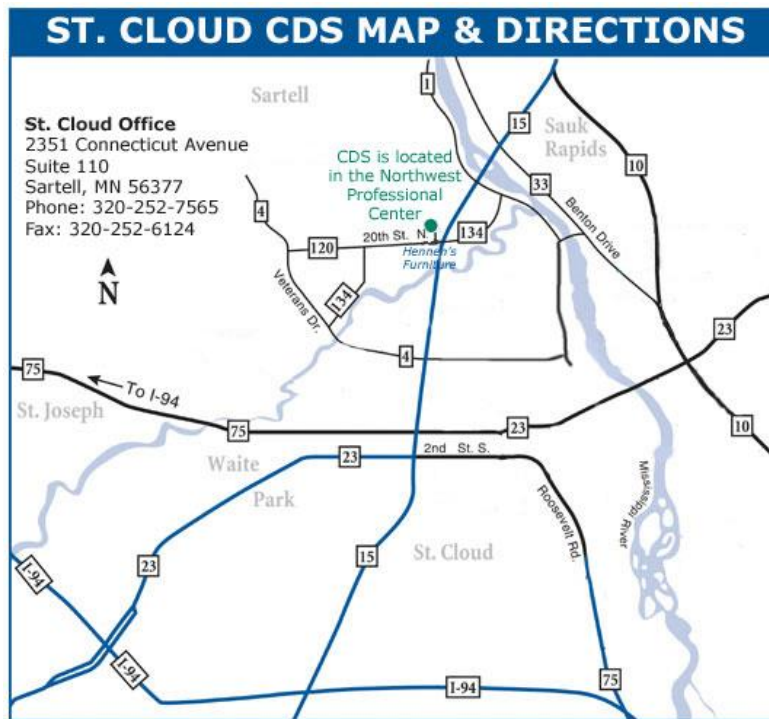

Directions to our Sartell Office

From Minnesota Highway 23

Traveling east on Highway 23: Turn left to go north on Highway 15. Take the exit for Co Rd 120-20th St N, use the middle lane to go west (left). Take an immediate right onto Connecticut Avenue. We're located in the Northwest Professional Center behind Perkins Restaurant.

Traveling west on Highway 23: Exit onto Highway 10 West (right). Exit onto County Road 29, then take a left. Take another left onto Highway 15. Get off on the exit to County Road 120/20th Street N and take a right, heading west. Take an immediate right onto Connecticut Avenue. We're located in the Northwest Professional Center behind Perkins Restaurant.

From Minnesota Highway 15

Traveling north on Highway 15: Take the exit for Co Rd 120-20th St N, use the middle lane to go west. Take an immediate right onto Connecticut Avenue. We're located in the Northwest Professional Center behind Perkins Restaurant.

Traveling south on Highway 15: Take the exit for Co Rd 120-20th St N, use the right turn lane to go west. Take an immediate right onto Connecticut Avenue. We're located in the Northwest Professional Center behind Perkins Restaurant.